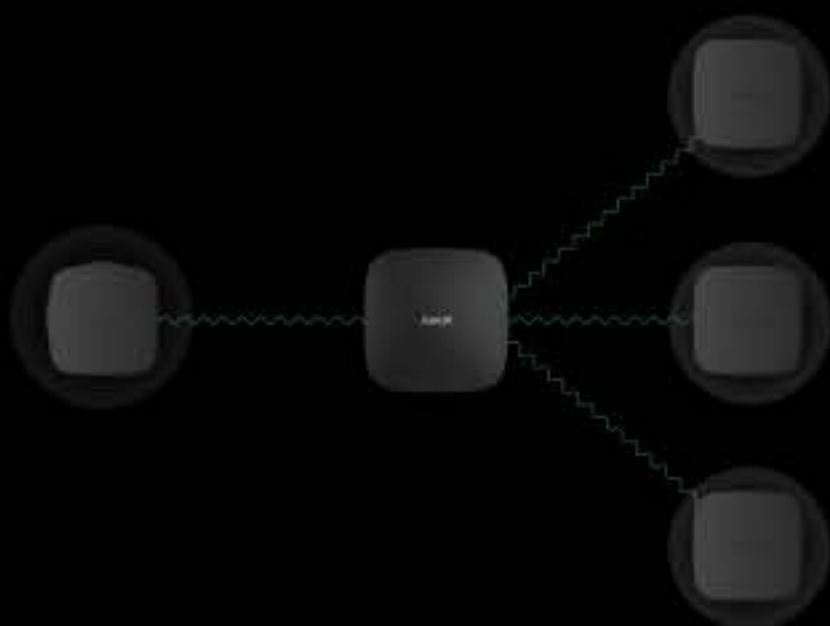

Informative in-app notifications

Easy wiring

with WAGO 221

Two types of interconnected fire alarm

Primary: via Ajax hub, alarm in 20 s

Fallback: from detector to detector, alarm within 60 s

Remote control and configuration

BASELINE

FireProtect 2 AC

Jeweller

Up to 1 700 m

of communication distance with an Ajax hub

Dual-spectrum optical smoke sensor

with HazeFlow 2 software algorithm to filter false alarms

Sensors