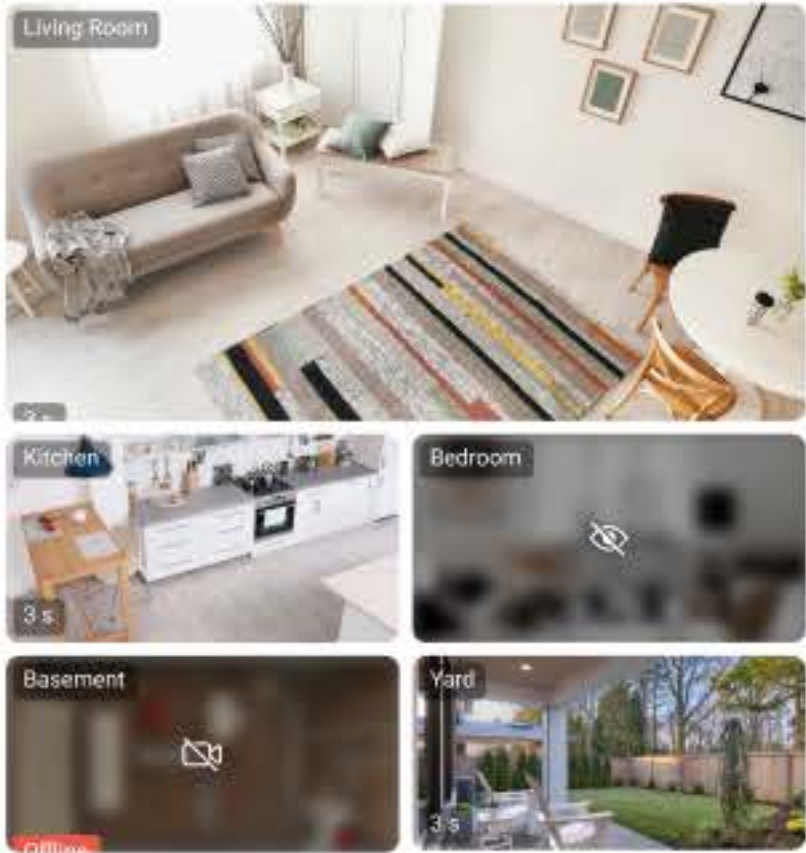

Customizable virtual videowall

Built-in AI-recognition

Water and dust resistant metal enclosure

IP 65

Built-in digital microphone

Secure passwordless camera authentication

Instant alarm verification

in high-resolution

IR illumination range up to 30 m

BASELINE

BulletCam | TurretCam | DomeCam Mini

Archive synchronization with system events

Fast archive navigation with dual stream technology

Multi-tiered security

2FA, session control, and password/biometric login