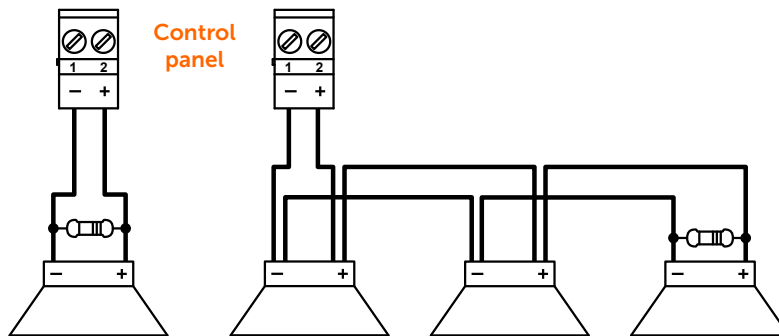

CONFIGURATION DIAGRAM

ORDER CODES

IS2010RE	Audible alarm indicator in red casing, wall mount
IS2010WE	Audible alarm indicator in white casing, wall mount
IS2011RE	Audible alarm indicator in red casing, wall mount, low power consumption
IS2011WE	Audible alarm indicator in white casing, wall mount, low power consumption
IS2020RE	Visual/Audible alarm indicator in red casing, wall mount
IS2020WE	Visual/Audible alarm indicator in white casing, wall mount
IS2021RE	Visual/Audible alarm indicator in red casing, wall mount, low power consumption
IS2021WE	Visual/Audible alarm indicator in white casing, wall mount, low power consumption
IS2030RE	Audible alarm indicator with voice alert in red casing, wall mount
IS2030WE	Audible alarm indicator with voice alert in white casing, wall mount
IS2050RE	Visual/Audible alarm indicator with voice alert in red casing, wall mount
IS2050WE	Visual/Audible alarm indicator with voice alert in white casing, wall mount