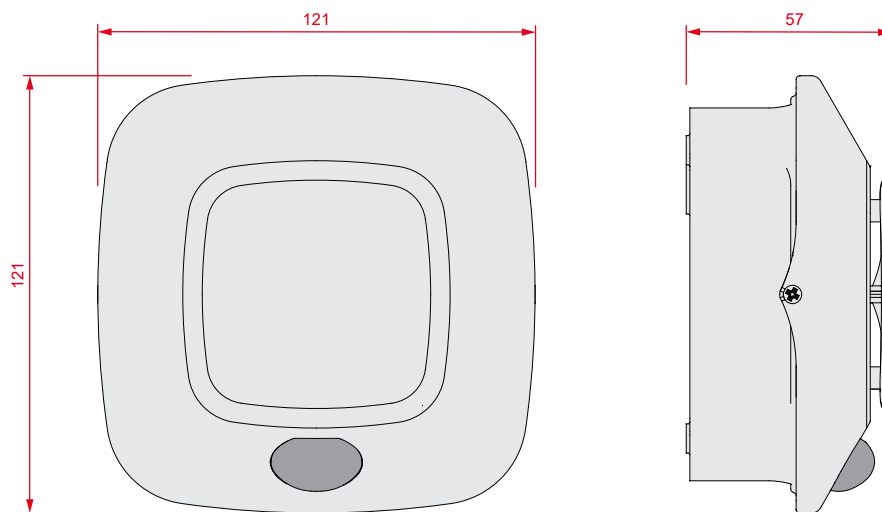

IS2000

EN 54-3
EN 54-23

0051
0051-CPR-1318
0051-CPR-1319
0051-CPR-2037
0051-CPR-2038

VISUAL/AUDIBLE ALARM INDICATORS, WALL MOUNT

Visual/audible-alarm indicators with voice functions, operate at 18 to 30 Vdc, IP65 protection rated.

Available in red or white casing.

Main features	IS2010	IS2011	IS2020	IS2021	IS2030	IS2050
Operating voltage	18 - 30V $\overline{\text{---}}$	20 - 30V $\overline{\text{---}}$	18 - 30V $\overline{\text{---}}$	20 - 30V $\overline{\text{---}}$	18 - 30V $\overline{\text{---}}$	18 - 30V $\overline{\text{---}}$
Stand-by current draw	200 μ A	0 μ A	200 μ A	0 μ A	200 μ A	200 μ A
Maximum current draw	25mA		40mA		25mA	40mA
Installation method	Wall mount					
Maximum installation height	-	-	3.5 m	3.5 m	-	3.5 m
Light coverage according to EN54-23	-	-	W-35-10.2 O-35-10.5-10.0	W-35-7 O-35-8-7	-	W-35-10.2 O-35-10.5-10.0
Flash frequency	-	-	0.5Hz	0.5Hz	-	0.5Hz
Flash color	-	-	White	White	-	White
Number of selectable tones	14	14	14	14	104	104
Sound pressure at 1 mt.	101dB					
IP Protection grade	IP65 (IP21 EN54-3 certified)					
Operating temperature	from -10 to 55°C					
Synchronization	Yes					
Multicolor indicating LED	Yes					
Dimensions	121 x 121 x 57 mm					
Weight	150 g					