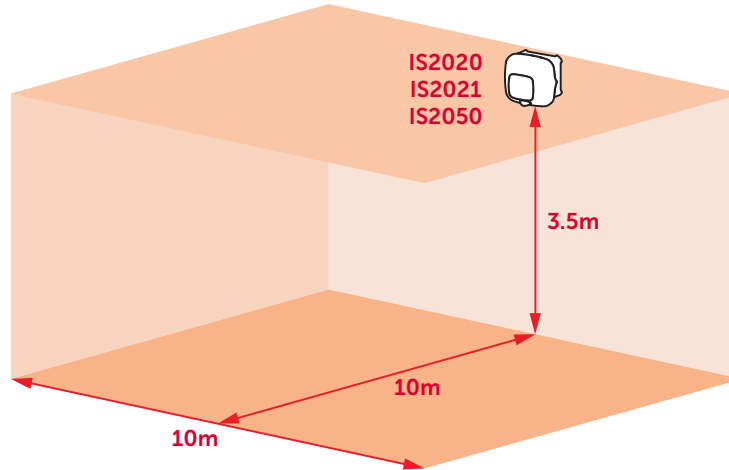

FLASH COVERAGE VOLUME