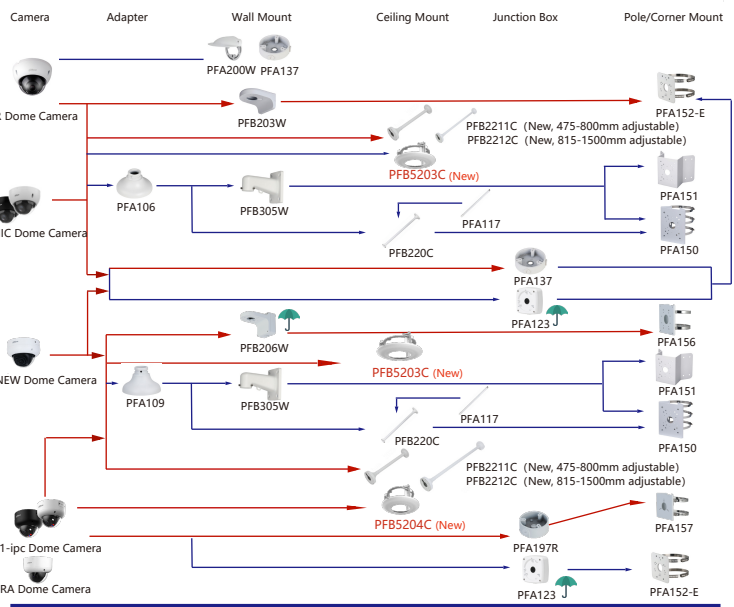

Shape	IP Camera	CVI Camera
R Dome Camera	IPC-HDBW5831R-ZE IPC-HDBW2541R-Z5/ZAS IPC-HDBW2231R-Z5-S2 IPC-HDBW2231R-ZAS-S2 IPC-HDBW2431R-Z5-S2 IPC-HDBW2431R-ZAS-S2	IPC-HDBW2531R-Z5-S2 IPC-HDBW2531R-ZAS-S2 IPC-HDBW2831R-Z5-S2 IPC-HDBW1230R-Z5-S5 IPC-HDBW1431R-Z5-S4
R-MIC Dome Camera	IPC-HDBW2241R-Z5/ZAS IPC-HDBW2541R-Z5/ZAS(New, Internal mode with-S2) IPC-HDBW2841R-Z5/ZAS	
R-NEW Dome Camera	IPC-HDBW5241R-ASE(New, Internal mode with-S3) IPC-HDBW5541R-ASE(New, Internal mode with-S3) IPC-HDBW5442R-ASE(New, Internal mode with-S3) IPC-HDBW5449R-ASE-LED IPC-HDBW5449R-ASE-LED(New, Internal mode with-S2) IPC-HDBW4441R-ZAS IPC-HDBW4541R-ZAS IPC-HDBW4841R-ZAS	IPC-HDBW3241R-ZAS-S2 IPC-HDBW3441R-ZAS-S2 IPC-HDBW3541R-ZAS-S2 IPC-HDBW3841R-ZAS-S2 IPC-HDBW3441R-Z5-S2 IPC-HDBW3441R-Z5-S2 IPC-HDBW3841R-Z5-S2 IPC-HDBW3841R-Z5-S2 IPC-HDBW3441R-AS-P
R1-ipc Dome Camera	IPC-HDBW5449R1-ZE-LED IPC-HDBW3450R1-ZAS-PV IPC-HDBW3450R1-ZAS-PV	HAC-HDBW2501RA-Z-A-POC-S2 HAC-HDBW2241RA-Z-A-POC-S2 HAC-HDBW2802RA-Z-A-S2 HAC-HDBW2802RA-Z-A-DR-S2 HAC-HDBW2501RA-Z-A-S2 HAC-HDBW2501RA-Z-A-DR-S2 HAC-HDBW2241RA-Z-A-DR-S2 HAC-HDBW2241RA-Z-A-DR-S2
RA Dome Camera		HAC-HDBW1801RA-Z-A-S2 HAC-HDBW1801RA-Z-A-DR-S2 HAC-HDBW1231RA-Z-A HAC-HDBW1231RA-Z-A-DR-S2 HAC-HDBW1200RA-Z-A-S6 HAC-HDBW1200RA-Z-A-DR-S6 HAC-HDBW1200RA-Z-S6 HAC-HDBW1239RA-IL-A-S2