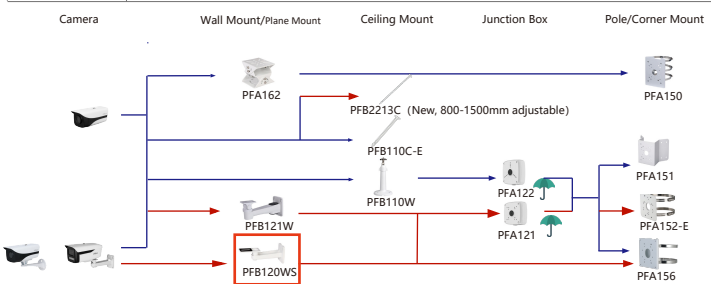

Camera Accessories Selection
Guide you how to install all the cameras

Red font -----Special installation
----- Not recommended
----- Recommended
----- Included in package, no need order
-----IP66
-----Anti-Corrosion

Selection of Box Camera

Shape	IP Camera	CVI Camera
	IPC-HF7442F-Z-X IPC-HF7842F-Z-X IPC-HF7442F-Z-S2 IPC-HF7842F-Z-S2	IPC-HF541F-ZE(New, Internal mode with -S3) IPC-HF5241F-ZE(New, Internal mode with -S3) IPC-HF5842F-ZE(New, Internal mode with -S3) IPC-HF5442F-ZE(New, Internal mode with -S3)

Selection of Lens(610 Series)

Shape	Box Camera	Lens	
	IPC-HF7442F-Z-X IPC-HF7842F-Z-X IPC-HF7442F-Z-S2 IPC-HF7842F-Z-S2	PLZ21CO-P PLZ21CO-D PLZ20CO-P PLZ20CO-D PLZ20CO-L PFL1575-A12D	PFL1640-L12PE PFL1640-L12P PFL1040-A12PE PFL010542-A12PE PFL1040-K9PE PFL1040-K9M
	IPC-HF71242F-Z-X	PLZ21CO-P PLZ21CO-D PLZ20CO-P PLZ20CO-D PFL1575-A12D	PFL1640-L12PE PFL1640-L12P PFL1040-A12PE PFL010542-A12PE PFL1040-K9PE PFL1040-K9M
	IPC-HF5241F-ZE IPC-HF541F-ZE	PLZ21CO-P PLZ21CO-D PLZ20CO-P PLZ20CO-D PLZ20CO-L PFL1575-A12D	PFL1640-L12PE PFL1640-L12P PFL1040-A12PE PFL010542-A12PE PFL1040-K9PE PFL1040-K9M
	IPC-HF5842F-ZE IPC-HF5442F-ZE	PLZ21CO-P PLZ21CO-D PLZ20CO-P PLZ20CO-D PLZ20CO-L PFL1575-A12D	PFL1640-L12PE PFL1640-L12P PFL1040-A12PE PFL010542-A12PE PFL1040-K9PE PFL1040-K9M

Selection of Bullet Camera

Shape	IP Camera	CVI Camera
	IPC-HFW1230M-A-11-B-S5 IPC-HFW1230M-A-12-B-S5	IPC-HFW2239M-AS-LED-B-S2 IPC-HFW2439M-AS-LED-B-S2 IPC-HFW2231M-AS-12-B-S2
	IPC-HFW2249M-AS-LED-B IPC-HFW2449M-AS-LED-B	
	IPC-HFW3441M-AS-SFC-I2	

Shape	IP Camera	CVI Camera
	IPC-HFW3441DG-AS-4G-EAU-B IPC-HFW3441DG-AS-4G-LA-B	
	IPC-HFW2431DG-4G-SP-EAU IPC-HFW2431DG-4G-SP-LA