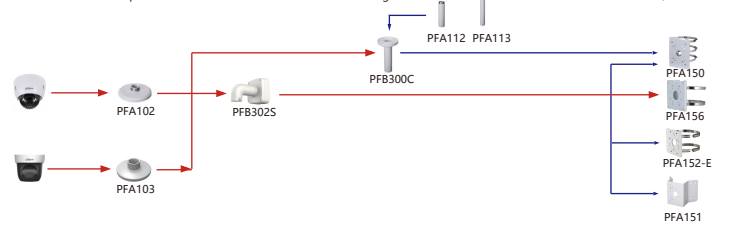

Shape	IP PTZ Camera	CVI PTZ Camera
		SD42216DB-HC
	SD29204DB-GNY SD29204DB-GNY-W SD29404DB-GNY SD29404DB-GNY-W	

Camera Adapter Wall Mount Ceiling Mount Junction Box Pole/Corner Mount