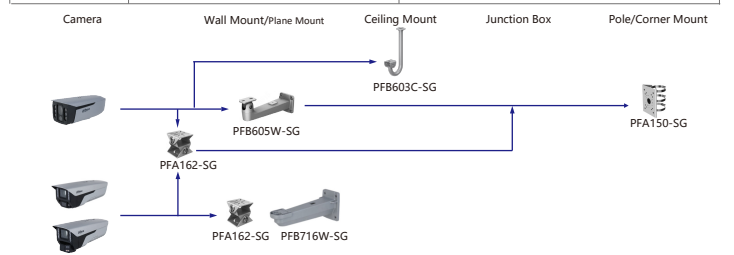

Selection of Bullet Camera

Shape	IP Camera	CVI Camera
	IPC-MFW7442K1-Z4-T40 IPC-MFW7442K1-Z7-T40 IPC-MFW7842K1-Z4-T20 IPC-MFW7842K1-Z7-T20	
	IPC-MFW7449Y-Z7-T44 IPC-MFW7849Y-Z4-T44	
	IPC-MFW7449Y-Z7-T8A IPC-MFW7849Y-Z4-T8A