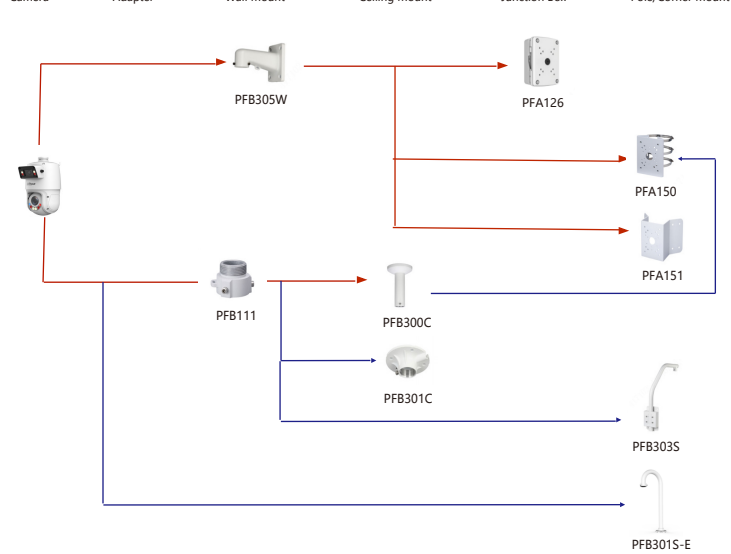

Shape	IP PTZ Camera	CVI PTZ Camera
	SD78C942-8P-FA-APV-0280 SD78C442-4P-GA-APV-0280	

Camera Adapter Wall Mount Ceiling Mount Junction Box Pole/Corner Mount

Shape	IP PTZ Camera	CVI PTZ Camera
	PTZ1A225-HNR-GB	

Camera Wall Mount Ceiling Mount Junction Box Corner/Pole Mount

Shape	IP PTZ Camera	CVI PTZ Camera
	PTZ19245U-IRB-N(B)	

Camera Wall Mount Ceiling Mount Junction Box Corner/Pole Mount

Shape	IP PTZ Camera	CVI PTZ Camera
	PTZ85260-HNF-PA PTZ85448-HNF-PA PTZ85848-HNF-PA PTZ85260-HNF-PA-FL PTZ85448-HNF-PA-FL PTZ85848-HNF-PA-FL	
	PTZ83440-HNF-PA	

Camera Wall Mount

Shape	IP PTZ Camera	CVI PTZ Camera
	SD7A425-4F-GB-A-PV1	

Camera Adapter Wall Mount Ceiling Mount Junction Box Pole/Corner Mount

Shape	IP PTZ Camera	CVI PTZ Camera
	SD3C205DB-GNY-A-PV SD3C205DB-GNY-AW-PV SD3C405DB-GNY-A-PV SD3C405DB-GNY-AW-PV	