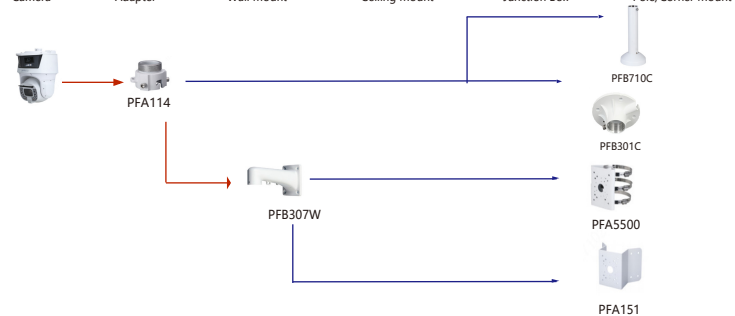

Camera Adapter Wall Mount Ceiling Mount Junction Box Pole/Corner Mount

Shape	IP PTZ Camera	CVI PTZ Camera
	SD1A204DB-GNY SD1A404DB-GNY	
	SD1A204DB-GNY-W SD1A404DB-GNY-W SD1A404DB-GNY-W-PV	

Camera Adapter Wall Mount Ceiling Mount Junction Box Pole/Corner Mount

Shape	IP PTZ Camera	CVI PTZ Camera
	SD78C942-8P-FA-APV-0280 SD78C442-4P-GA-APV-0280	

Camera Adapter Wall Mount Ceiling Mount Junction Box Pole/Corner Mount

Shape	IP PTZ Camera	CVI PTZ Camera
	PTZ1A225-HNR-GB	