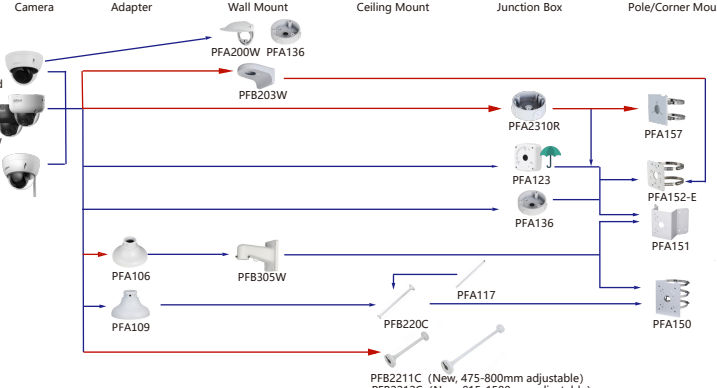

Shape	IP Camera	CVI Camera
Old	IPC-HDBW4831E-AS-E IPC-HDBW2241E-S IPC-HDBW2441E-S IPC-HDBW2541E-S(Internal model of new one comes with -S2, while the old product is being delisted) IPC-HDBW2841E-S IPC-HDBW3249E-AS-NI IPC-HDBW3449E-AS-NI IPC-HDBW2230E-S-S2 IPC-HDBW2231E-S-S2	IPC-HDBW2431E-S-S2 IPC-HDBW2531E-S-S2 IPC-HDBW2831E-S-S2 IPC-HDBW1230E-S5 IPC-HDBW1431E-S4 IPC-HDBW1530E-S6 IPC-HDBW1830E-S6 IPC-HDBW1430E-S5 IPC-HDBW4231E-S IPC-HDBW4531E-S
New	IPC-HDBW4241E-AS IPC-HDBW4441E-AS IPC-HDBW4541E-AS IPC-HDBW4841E-AS IPC-HDBW3241E-AS-S2 IPC-HDBW3441E-AS-S2	IPC-HDBW3541E-AS-S2 IPC-HDBW3841E-AS-S2 IPC-HDBW3241E-S-S2 IPC-HDBW3441E-S-S2 IPC-HDBW3541E-S-S2 IPC-HDBW3841E-S-S2
	IPC-HDBW1230DE-SW	HAC-HDBW2802EA-A HAC-HDBW2501EA-A-S2 HAC-HDBW2241EA-A-S2 HAC-HDBW1801EA-A-S2 HAC-HDBW1801EA-A-S2 HAC-HDBW1200EA-A-S6 HAC-HDBW1200EA-S6

Shape	IP Camera	CVI Camera
Plastic		HAC-D1A51-S2 HAC-D1A21

Shape	IP Camera	CVI Camera
	IPC-EBW81242-AS-S2 IPC-EBW8842-AS IPC-EBW81230	IPC-EBW81242-AS-IVC-S2 IPC-EBW8842-AS-IVC IPC-EBW81230
		HAC-EBW3802