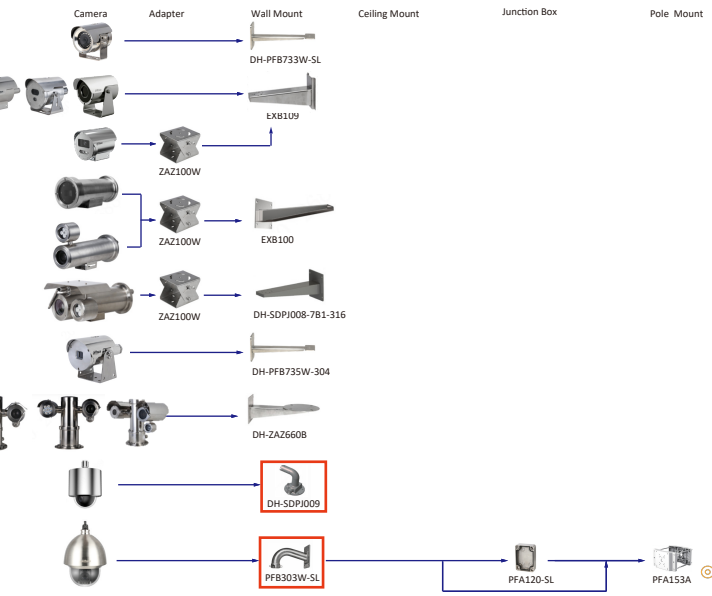

Shape	Special Camera	Shape	Special Camera
	SDZW2000T-SL		ECA7A1425-HNR-XA-F
	SDZW2030U-SL		ECA7B1231-HNP-XA-F
	SD60230U-HNI-SL		EPC245U-PTZ EPC230U-PTZ
	ESD41A415-HNR-GB-P-304 ESD41A415-HNR-GB-P-316		EPC230U-PTZ-IR EPC245U-PTZ-IR
	IPC-HDEW8841R-Z IPC-HDEW8441R-Z	Thermal Series	
	ECA3A1804-HNR-XB ECA3A1404-HNR-XB (IPC-HFE8441R-Z IPC-HFE8841R-Z)		TPC-AEPT8641-T TPC-AEPT8441-T
	ECA2A1400-HN		TPC-AEBF5201-T
	EPC230U		TPC-AEBF5641-T TPC-AEBF5441-T