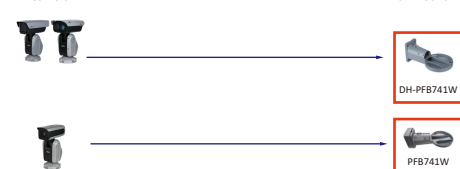

Shape	IP PTZ Camera	CVI PTZ Camera
	PTZ85260-HNF-PA PTZ85448-HNF-PA PTZ85848-HNF-PA PTZ85260-HNF-PA-FL PTZ85448-HNF-PA-FL PTZ85848-HNF-PA-FL	
	PTZ83440-HNF-PA	

Camera Wall Mount