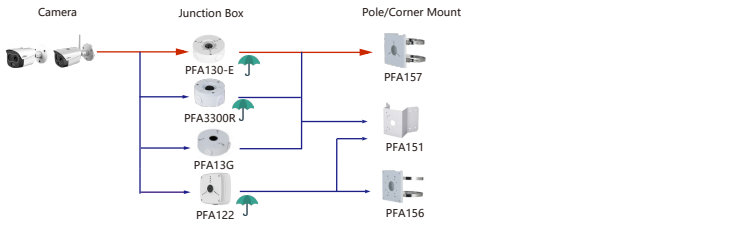

Shape	Thermal Camera	
	DHI-TPC-BF1241-83F4-DW-S2 DHI-TPC-BF1241-87F8-DW-S2 DHI-TPC-BF1241-810F12-DW-S2	DHI-TPC-BF1241-TB3F4-DW-S2 DHI-TPC-BF1241-TB7F8-DW-S2 DHI-TPC-BF1241-TB10F12-DW-S2
		DHI-TPC-BF1241-83F4-DW-WIFI-S2 DHI-TPC-BF1241-87F8-DW-WIFI-S2 DHI-TPC-BF1241-810F12-DW-WIFI-S2

Shape	Thermal Camera			
	DHI-TPC-DF1241-82F2-DW-S2 DHI-TPC-DF1241-83F4-DW-S2 DHI-TPC-DF1241-87F8-DW-S2	DHI-TPC-DF1241-TB2F2-DW-S2 DHI-TPC-DF1241-TB3F4-DW-S2 DHI-TPC-DF1241-TB7F8-DW-S2