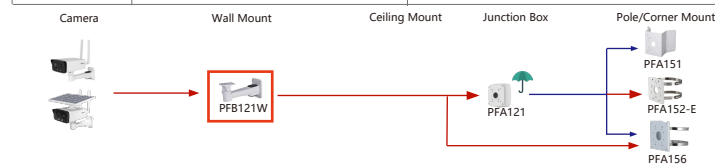

Shape	IP Camera	CVI Camera
	IPC-HFW3441DG-AS-4G-EAU-B IPC-HFW3441DG-AS-4G-LA-B	
	IPC-HFW2431DG-4G-SP-EAU IPC-HFW2431DG-4G-SP-LA	

Shape	IP Camera	CVI Camera
	IPC-PFW5849-A180-E2-ASTE	

Selection of Box/Bullet Camera

Shape	610 Series	N Series	PFH610V Series	PFH610A Series	PFH620N Series
PFH610N Series PFH610V Series PFH610A Series PFH620N Series	PFH610N-IR-W-POE PFH610N-IR-W	PFH610V PFH610V-H PFH610V-H-POE PFH610V-IR-POE PFH610V-IR	PFA610A PFH610A-H PFH610A-H-POE PFH610A-IR-POE PFH610A-IR-W-POE PFH610A-IR	PFH620N-IR