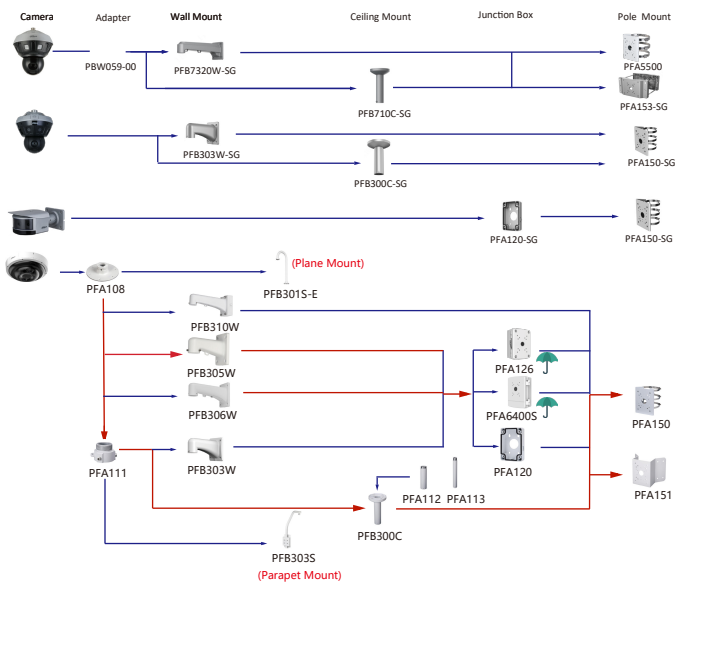

Shape	Special Camera
	PSDW83242M-A360-D845L-S3 PSDW82442M-A270-D440-S3 PSDW81642M-A180-D440-S3 PSDW81642M-A360-D440-S3
	PSDW81642S-A360-D425 PSDW8842S-A180-D425
	IPC-PFW81642-A180 IPC-PFW83242-A180-S2
	IPC-PDBW82041-B360-S2
	IPC-HDW8441X-3D IPC-HDW8441X-BV-3D
	IPC-HFS8449G-Z7-LED IPC-HFS8449G-Z3-LED