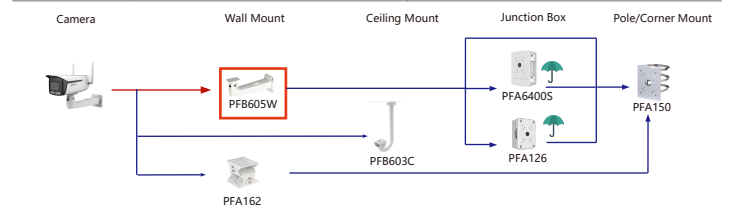

Camera Accessories Selection
Guide you how to install all the cameras

Red font -----Special installation
----- Not recommended
----- Recommended
----- Included in package, no need order
-----IP66
-----Anti-Corrosion

Selection of Box Camera

Shape	IP Camera	CVI Camera
	IPC-HF7442F-Z-X IPC-HF7842F-Z-X IPC-HF7442F-Z-S2 IPC-HF7842F-Z-S2	IPC-HF541F-ZE(New, Internal mode with -S3) IPC-HF5241F-ZE(New, Internal mode with -S3) IPC-HF5842F-ZE(New, Internal mode with -S3) IPC-HF5442F-ZE(New, Internal mode with -S3)

Selection of Lens(610 Series)

Shape	Box Camera	Lens	
	IPC-HF7442F-Z-X IPC-HF7842F-Z-X IPC-HF7442F-Z-S2 IPC-HF7842F-Z-S2	PLZ21CO-P PLZ21CO-D PLZ20CO-P PLZ20CO-D PLZ20CO-L PFL1575-A12D	PFL1640-L12PE PFL1640-L12P PFL1040-A12PE PFL010542-A12PE PFL1040-K9PE PFL1040-K9M
	IPC-HF71242F-Z-X	PLZ21CO-P PLZ21CO-D PLZ20CO-P PLZ20CO-D PFL1575-A12D	PFL1640-L12PE PFL1640-L12P PFL1040-A12PE PFL010542-A12PE PFL1040-K9PE PFL1040-K9M
	IPC-HF5241F-ZE IPC-HF541F-ZE	PLZ21CO-P PLZ21CO-D PLZ20CO-P PLZ20CO-D PLZ20CO-L PFL1575-A12D	PFL1640-L12PE PFL1640-L12P PFL1040-A12PE PFL010542-A12PE PFL1040-K9PE PFL1040-K9M
	IPC-HF5842F-ZE IPC-HF5442F-ZE	PLZ21CO-P PLZ21CO-D PLZ20CO-P PLZ20CO-D PLZ20CO-L PFL1575-A12D	PFL1640-L12PE PFL1640-L12P PFL1040-A12PE PFL010542-A12PE PFL1040-K9PE PFL1040-K9M

Selection of Bullet Camera

Shape	IP Camera	CVI Camera
	IPC-HFW1230M-A-11-B-S5 IPC-HFW1230M-A-12-B-S5	IPC-HFW2239M-AS-LED-B-S2 IPC-HFW2439M-AS-LED-B-S2 IPC-HFW2231M-AS-12-B-S2
	IPC-HFW2249M-AS-LED-B IPC-HFW2449M-AS-LED-B	
	IPC-HFW3441M-AS-SFC-I2	

Shape	IP Camera	CVI Camera
	IPC-HFW3441DG-AS-4G-EAU-B IPC-HFW3441DG-AS-4G-LA-B	
	IPC-HFW2431DG-4G-SP-EAU IPC-HFW2431DG-4G-SP-LA