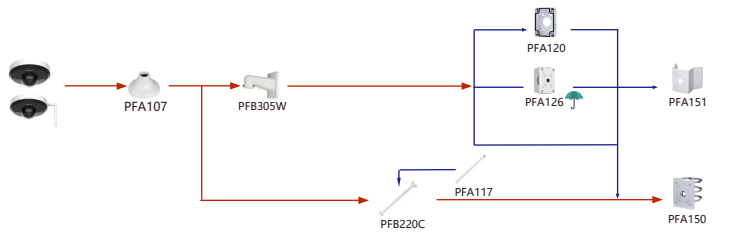

Camera Adapter Wall Mount Ceiling Mount Junction Box Pole/Corner Mount

Shape	IP PTZ Camera	CVI PTZ Camera
	SD4A425DB-HNY SD4A225DB-HNY SD4A225DB-R-HNY SD4A2160B-HNY	

Camera Adapter Wall Mount Ceiling Mount Junction Box Pole/Corner Mount

Shape	IP PTZ Camera	CVI PTZ Camera
		SD42216DB-HC
	SD29204DB-GNY SD29204DB-GNY-W SD29404DB-GNY SD29404DB-GNY-W	

Camera Adapter Wall Mount Ceiling Mount Junction Box Pole/Corner Mount

Shape	IP PTZ Camera	CVI PTZ Camera
	SD22204DB-GNY SD22404DB-GNY	SD22204DB-GC
	SD22204DB-GNY-W SD22404DB-GNY-W	

Camera Adapter Wall Mount Ceiling Mount Junction Box Pole/Corner Mount

Shape	IP PTZ Camera	CVI PTZ Camera
	SD1A204DB-GNY SD1A404DB-GNY	
	SD1A204DB-GNY-W SD1A404DB-GNY-W SD1A404DB-GNY-W-PV	

Camera Adapter Wall Mount Ceiling Mount Junction Box Pole/Corner Mount