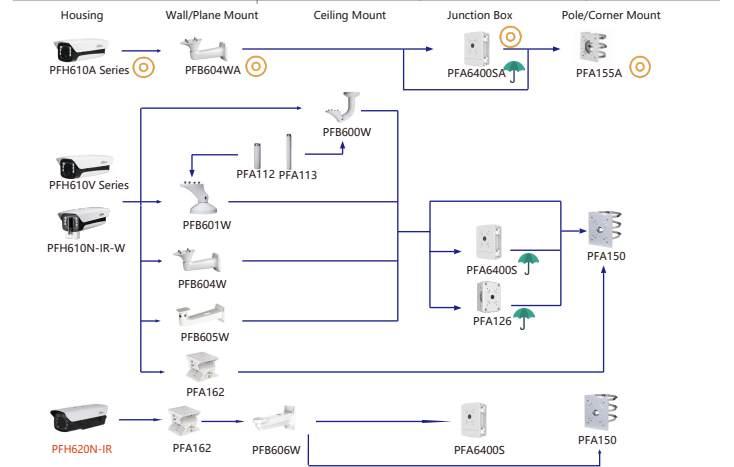

Shape	IP Camera	CVI Camera
	IPC-HFW5842DK1-Z-5G IPC-HFW5842DK1-Z4-5G