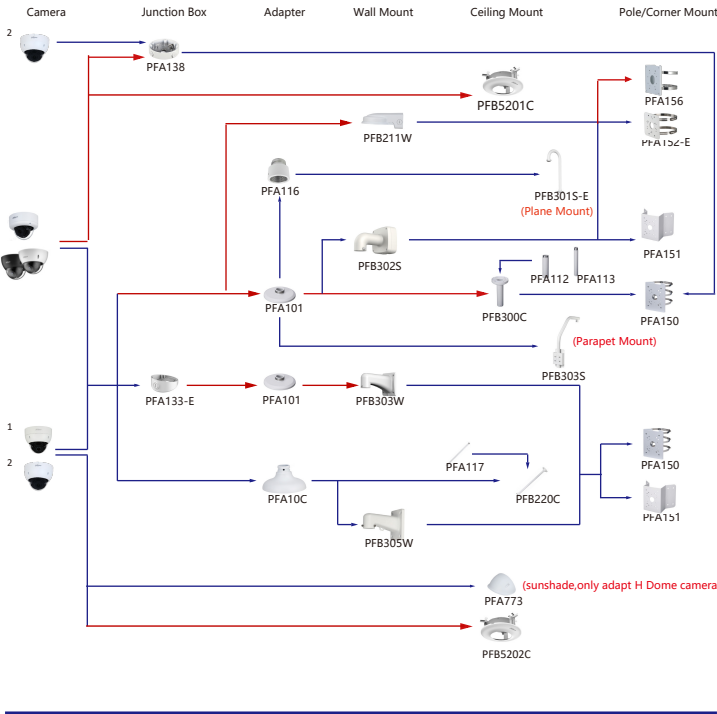

Shape	610 Series	N Series	PFH610V Series	PFH610A Series	PFH620N Series
PFH610N Series PFH610V Series PFH610A Series PFH620N Series	PFH610N-IR-W-POE PFH610N-IR-W	PFH610V PFH610V-H PFH610V-H-POE PFH610V-IR-POE PFH610V-IR	PFA610A PFH610A-H PFH610A-H-POE PFH610A-IR-POE PFH610A-IR-W-POE PFH610A-IR	PFH620N-IR	

Shape	IP Camera	CVI Camera
	IPC-HFW5842DK1-Z-5G IPC-HFW5842DK1-Z4-5G	

Selection of Bullet Camera

Shape	IP Camera	CVI Camera
	IPC-MFW7442K1-Z4-T40 IPC-MFW7442K1-Z7-T40 IPC-MFW7842K1-Z4-T20 IPC-MFW7842K1-Z7-T20	
	IPC-MFW7449Y-Z7-T44 IPC-MFW7849Y-Z4-T44	
	IPC-MFW7449Y-Z7-T8A IPC-MFW7849Y-Z4-T8A	

Shape	IP Camera	CVI Camera
		HAC-PFW3601-A180 HAC-PFW3601-A180-AC24

Shape	IP Camera	CVI Camera
	IPC-PFW3849S-A180-AS-PV	

Shape	IP Camera	CVI Camera
1	IPC-HDBW7442H-Z-S2 IPC-HDBW7442H-Z4-S2 IPC-HDBW7842H-Z-S2 IPC-HDBW7842H-Z4-S2	IPC-HDBW5442H-Z4HE(New, Internal mode with-S3) IPC-HDBW5442H-ZHE(New, Internal mode with-S3) IPC-HDBW5842H-Z-S2 IPC-HDBW5842H-Z4HE(New, Internal mode with-S3)
2	IPC-HDBW8841H-Z-LB IPC-HDBW8841H-Z4-LB	
3	IPC-HDBW7442E1-Z-X IPC-HDBW7442E1-Z4-X IPC-HDBW7842E1-Z-X IPC-HDBW7842E1-Z4-X IPC-HDBW7242E1-Z-X	
4	IPC-HDBW5842E-ZE(New, Internal mode with-S3) IPC-HDBW542E-Z4E(New, Internal mode with-S3) IPC-HDBW5842E-ZHE(New, Internal mode with-S3) IPC-HDBW5442E-Z4E(New, Internal mode with-S3) IPC-HDBW5442E-ZHE(New, Internal mode with-S3) IPC-HDBW541E-ZE(New, Internal mode with-S3) IPC-HDBW541E-ZHE(New, Internal mode with-S3)	IPC-HDBW5541E-Z5E(New, Internal mode with-S3) IPC-HDBW5241E-Z5E(New, Internal mode with-S3) IPC-HDBW5831E-Z5E IPC-HDBW5831E-ZE IPC-HDBW5231E-ZE-HDMI IPC-HDBW5442E-ZE-OPAT