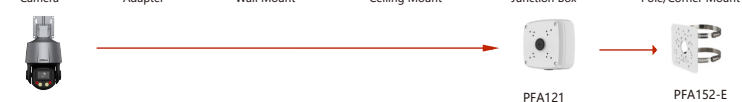

Shape	IP PTZ Camera	CVI PTZ Camera
	SD3C205DB-GNY-A-PV SD3C205DB-GNY-AW-PV SD3C405DB-GNY-A-PV SD3C405DB-GNY-AW-PV	

Camera Adapter Wall Mount Ceiling Mount Junction Box Pole/Corner Mount