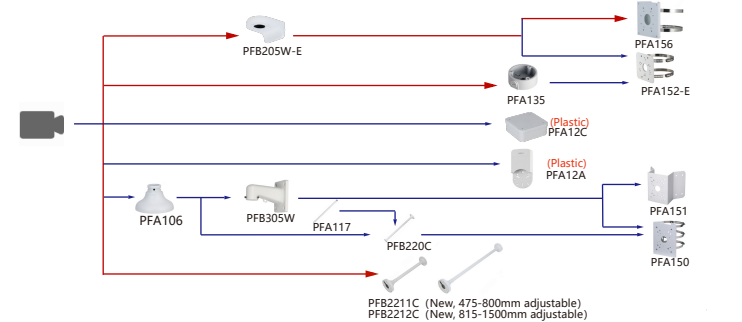

Shape	IP Camera	CVI Camera
		HAC-HDW1800R HAC-HDW1200R-S5
		HAC-T3A51-S2 HAC-T3A21 HAC-T3A11

Camera   Adapter   Wall Mount   Ceiling Mount   Junction Box   Pole/Corner Mount