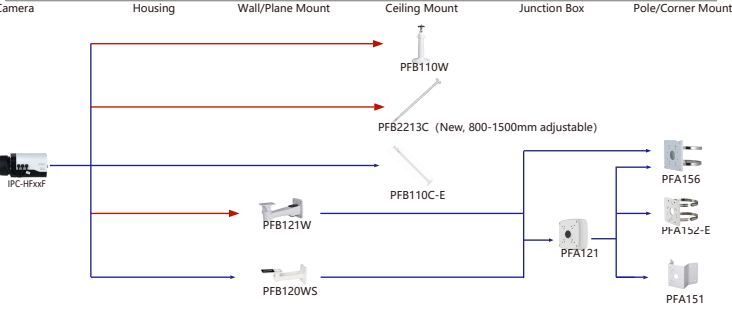

Camera Accessories Selection
Guide you how to install all the cameras

Red font -----Special installation
----- Not recommended
----- Recommended
----- Included in package, no need order
-----IP66
-----Anti-Corrosion

Selection of Box Camera

Shape	IP Camera	CVI Camera
	IPC-HF7442F-Z-X IPC-HF7842F-Z-X IPC-HF7442F-Z-S2 IPC-HF7842F-Z-S2	IPC-HF541F-ZE(New, Internal mode with -S3) IPC-HF5241F-ZE(New, Internal mode with -S3) IPC-HF5842F-ZE(New, Internal mode with -S3) IPC-HF5442F-ZE(New, Internal mode with -S3)

Selection of Lens(610 Series)

Shape	Box Camera	Lens	
	IPC-HF7442F-Z-X IPC-HF7842F-Z-X IPC-HF7442F-Z-S2 IPC-HF7842F-Z-S2	PLZ21CO-P PLZ21CO-D PLZ20CO-P PLZ20CO-D PLZ20CO-L PFL1575-A12D	PFL1640-L12PE PFL1640-L12P PFL1040-A12PE PFL010542-A12PE PFL1040-K9PE PFL1040-K9M
	IPC-HF71242F-Z-X	PLZ21CO-P PLZ21CO-D PLZ20CO-P PLZ20CO-D PFL1575-A12D	PFL1640-L12PE PFL1640-L12P PFL1040-A12PE PFL010542-A12PE PFL1040-K9PE PFL1040-K9M
	IPC-HF5241F-ZE IPC-HF541F-ZE	PLZ21CO-P PLZ21CO-D PLZ20CO-P PLZ20CO-D PLZ20CO-L PFL1575-A12D	PFL1640-L12PE PFL1640-L12P PFL1040-A12PE PFL010542-A12PE PFL1040-K9PE PFL1040-K9M
	IPC-HF5842F-ZE IPC-HF5442F-ZE	PLZ21CO-P PLZ21CO-D PLZ20CO-P PLZ20CO-D PLZ20CO-L PFL1575-A12D	PFL1640-L12PE PFL1640-L12P PFL1040-A12PE PFL010542-A12PE PFL1040-K9PE PFL1040-K9M

Selection of Bullet Camera

Shape	IP Camera	CVI Camera
	IPC-HFW1230M-A-11-B-S5 IPC-HFW1230M-A-12-B-S5	IPC-HFW2239M-AS-LED-B-S2 IPC-HFW2439M-AS-LED-B-S2 IPC-HFW2231M-AS-12-B-S2
	IPC-HFW2249M-AS-LED-B IPC-HFW2449M-AS-LED-B	
	IPC-HFW3441M-AS-SFC-I2