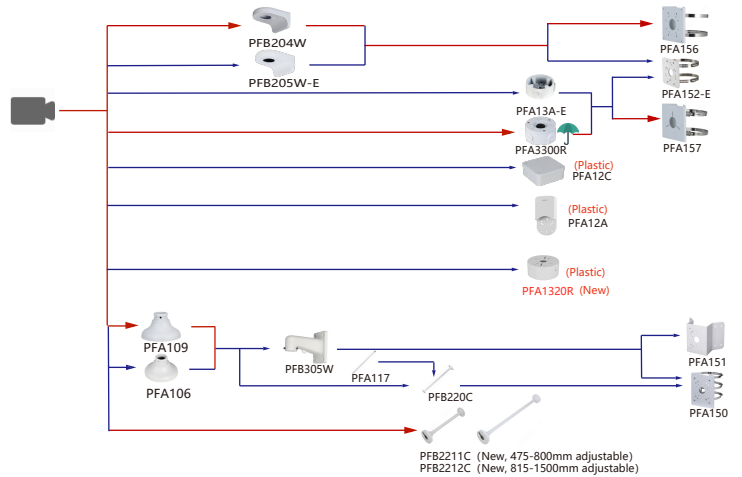

Shape	IP Camera	CVI Camera	
	IPC-HDW1530T-S6 IPC-HDW1830T-S6 IPC-HDW1430T-A-S5 IPC-HDW1430T-S5	HAC-HDW1801TLM-A-S2 HAC-HDW1801TLM-S2 HAC-HDW1800TLM-A HAC-HDW1800TLM HAC-HDW1500TLM-A-S2 HAC-HDW1500TLM-S2	HAC-HDW2802TLM-A HAC-HDW2231TLM HAC-HDW1200TLM-A-S6 HAC-HDW2241TLM-A-S2 HAC-HDW2501TLM-A-POC HAC-HDW2241TLM-A-POC-S2 HAC-HDW1500TLM-A-POC HAC-HDW1200TLM-A-POC-S5
	IPC-HDW1439T-A-LED-S4 IPC-HDW1239T-A-LED-S4	HAC-HDW1809TLM-A-LED HAC-HDW1801TLM-IL-A-S2 HAC-HDW1500TLM-IL-A-S2 HAC-HDW1200TLM-IL-A-S6 HAC-HDW2509TLM-A-LED HAC-HDW2249TLM-A-LED-S2	
		HAC-T2A51-S2 HAC-T2A21 HAC-T2A11	
		HAC-HDW1800M HAC-HDW1200M-S5	

Camera   Adapter   Wall Mount   Ceiling Mount   Junction Box   Pole/Corner Mount