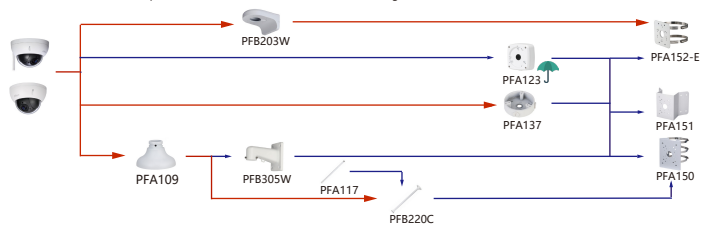

Shape	IP PTZ Camera	CVI PTZ Camera
	SD22204DB-GNY SD22404DB-GNY	SD22204DB-GC
	SD22204DB-GNY-W SD22404DB-GNY-W	

Camera Adapter Wall Mount Ceiling Mount Junction Box Pole/Corner Mount