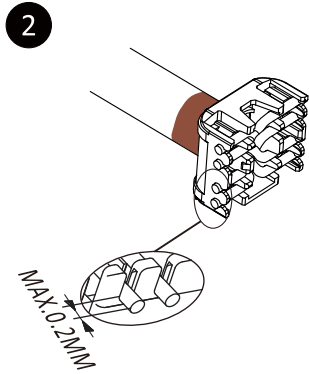

TEO6A24 7247757	UNSHIELDED	TYPE 1 FOR 23-26AWG, WHITE COLOR
	SHIELDED	TYPE 1 FOR 23-26AWG, WHITE COLOR
		TYPE 2 FOR 22-24AWG, GRAY COLOR

DRAIN WIRES PREPARATION

PRESS IN UNTIL CLICK TO PRE-LOCKED

CLOSE UNTIL
CLICK TO FINISH
INSTALLATION