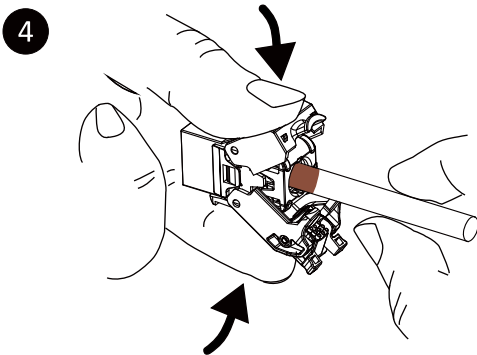

TEO6A24 7247757	UNSHIELDED	TYPE 1 FOR 23-26AWG, WHITE COLOR
	SHIELDED	TYPE 1 FOR 23-26AWG, WHITE COLOR
		TYPE 2 FOR 22-24AWG, GRAY COLOR

DRAIN WIRES PREPARATION

PRESS IN UNTIL CLICK TO PRE-LOCKED

CLOSE UNTIL
CLICK TO FINISH
INSTALLATION