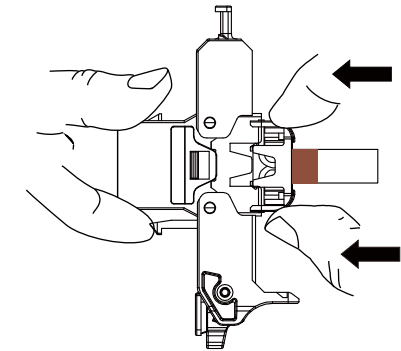

TEO6A24 7247757	UNSHIELDED	TYPE 1 FOR 23-26AWG, WHITE COLOR
	SHIELDED	TYPE 1 FOR 23-26AWG, WHITE COLOR
		TYPE 2 FOR 22-24AWG, GRAY COLOR

DRAIN WIRES PREPARATION

PRESS IN UNTIL CLICK TO PRE-LOCKED

CLOSE UNTIL
CLICK TO FINISH
INSTALLATION