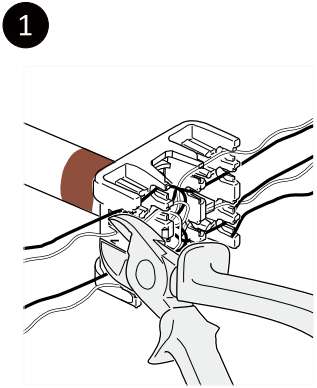

TEO6A24 7247757	UNSHIELDED	TYPE 1 FOR 23-26AWG, WHITE COLOR
	SHIELDED	TYPE 1 FOR 23-26AWG, WHITE COLOR
		TYPE 2 FOR 22-24AWG, GRAY COLOR

DRAIN WIRES PREPARATION

PRESS IN UNTIL CLICK TO PRE-LOCKED

CLOSE UNTIL
CLICK TO FINISH
INSTALLATION