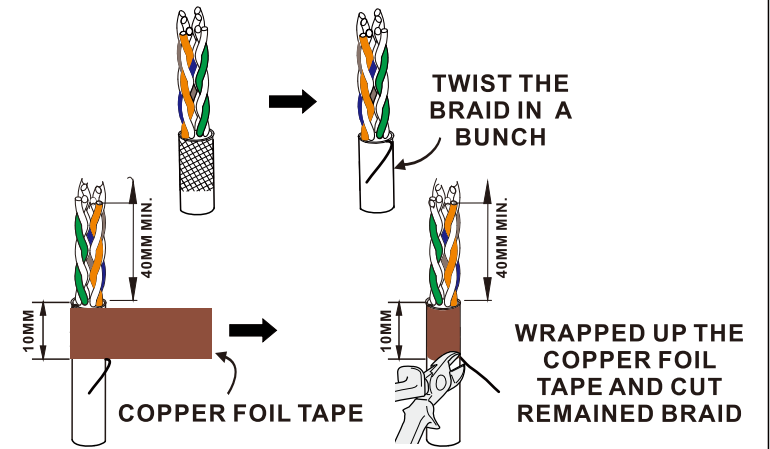

TEO6A24 7247757	UNSHIELDED	TYPE 1 FOR 23-26AWG, WHITE COLOR
	SHIELDED	TYPE 1 FOR 23-26AWG, WHITE COLOR
		TYPE 2 FOR 22-24AWG, GRAY COLOR

DRAIN WIRES PREPARATION

PRESS IN UNTIL CLICK TO PRE-LOCKED

CLOSE UNTIL
CLICK TO FINISH
INSTALLATION