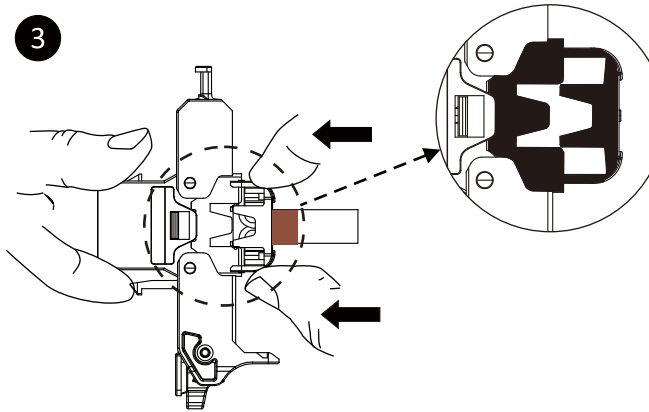

TEO6A24 7247757	UNSHIELDED	TYPE 1 FOR 23-26AWG, WHITE COLOR
	SHIELDED	TYPE 1 FOR 23-26AWG, WHITE COLOR
		TYPE 2 FOR 22-24AWG, GRAY COLOR

DRAIN WIRES PREPARATION

PRESS IN UNTIL CLICK TO PRE-LOCKED

CLOSE UNTIL
CLICK TO FINISH
INSTALLATION